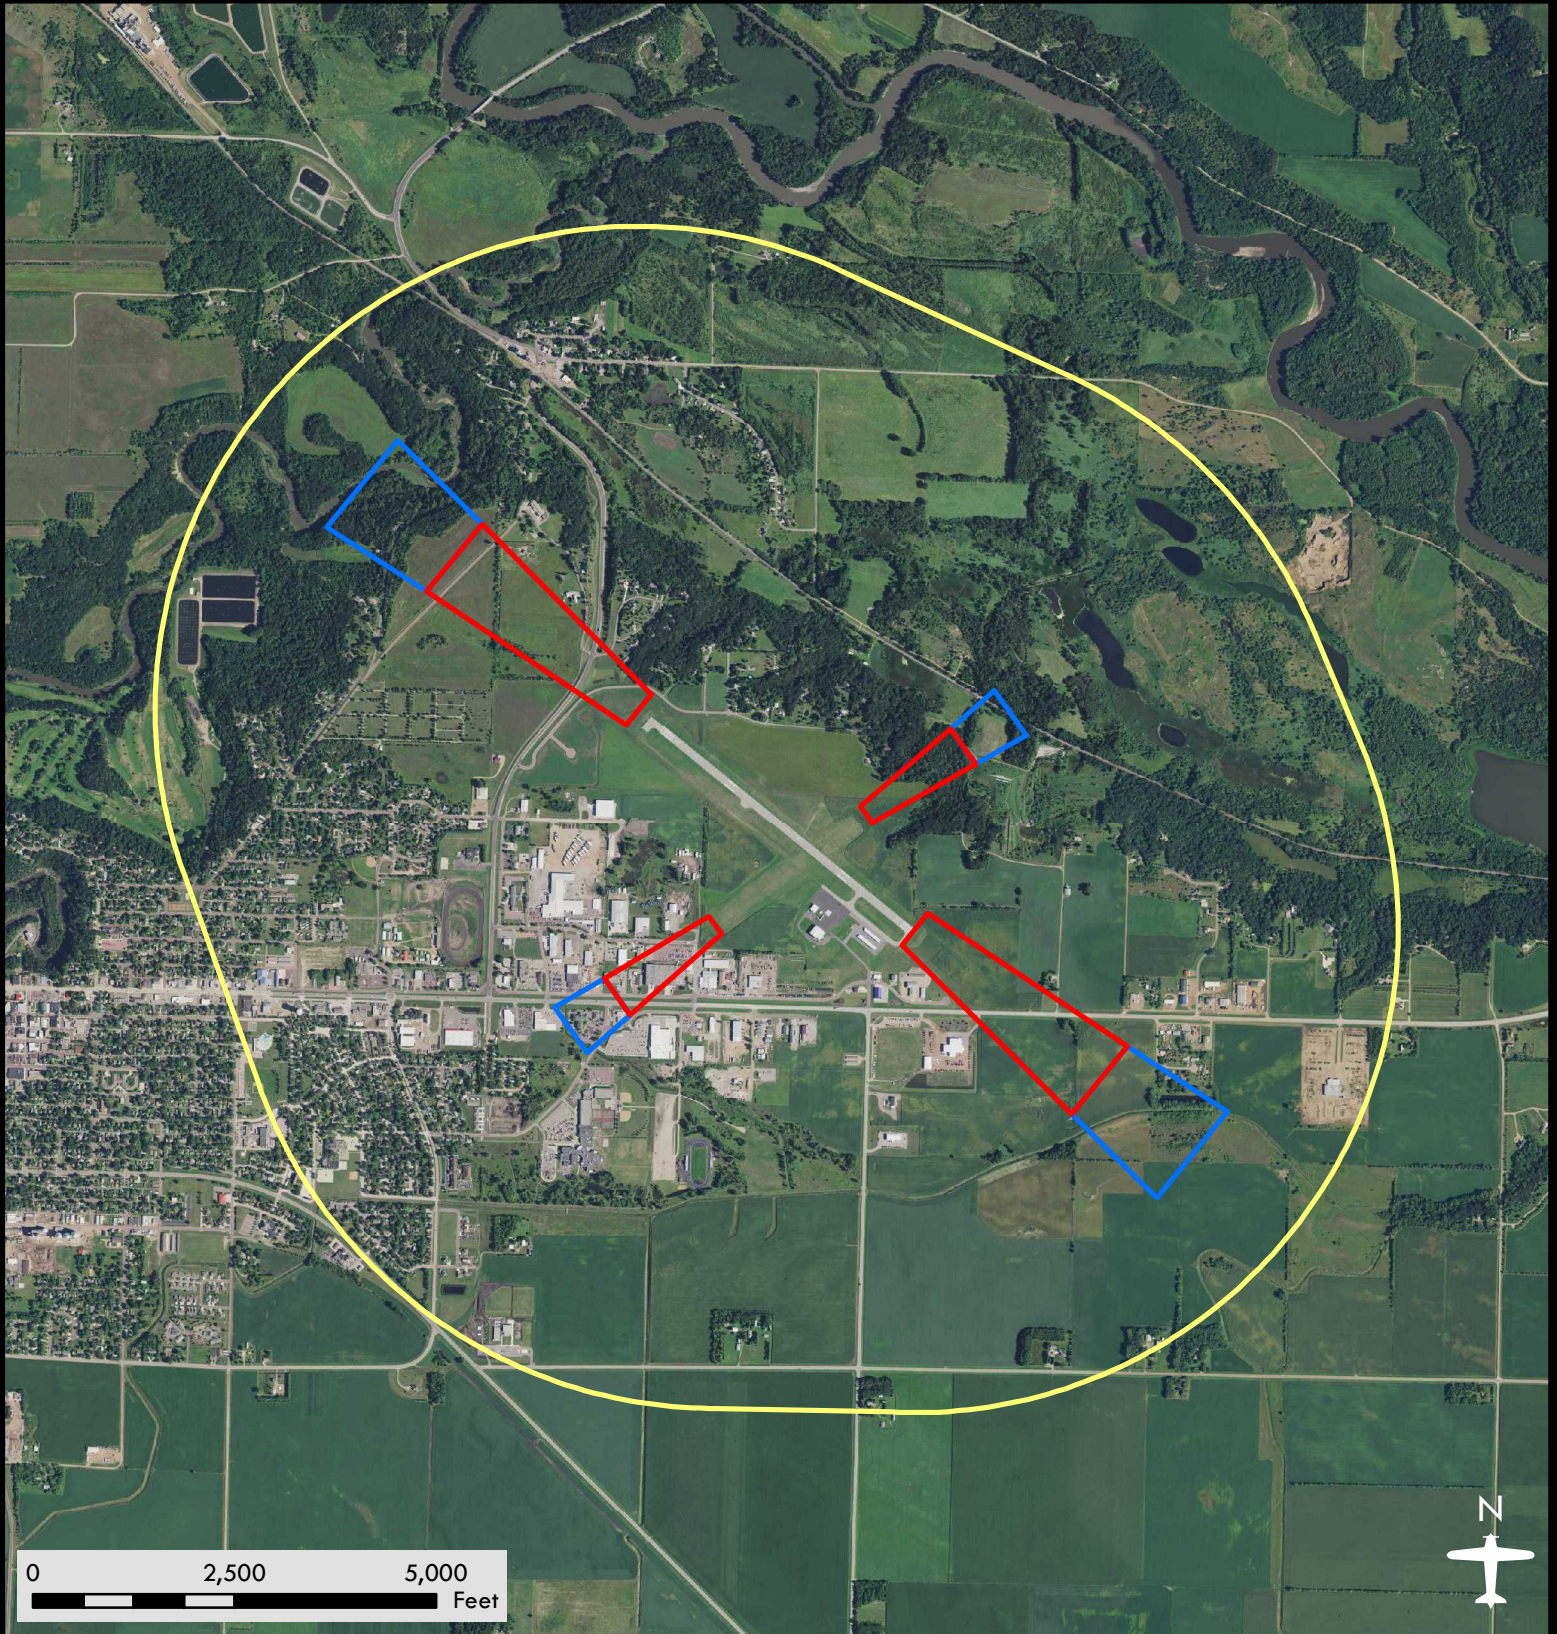

Redwood Falls Municipal Airport

Airport Safety Zones

Date: 08/08/2018

Legend

-  Zone A
-  Zone B
-  Zone C

DISCLAIMER: This is not an official zoning map. To view the official map and ordinance for this airport, please visit the Airport Zoning Information Warehouse at <https://www.dot.state.mn.us/aero/planning/zoning-warehouse.html>. The State of Minnesota makes no representations or warranties expressed or implied, with respect to the reuse of the data provided herewith regardless of its format or the means of its transmission. There is no guarantee or representation to the user as to the accuracy, currency, suitability, or reliability of this data for any purpose. The user accepts the data "as is." The State of Minnesota assumes no responsibility for loss or damage incurred as a result of any user's reliance on this data. All maps and other material provided herein are protected by copyright. Permission is granted to copy and use the materials herein.